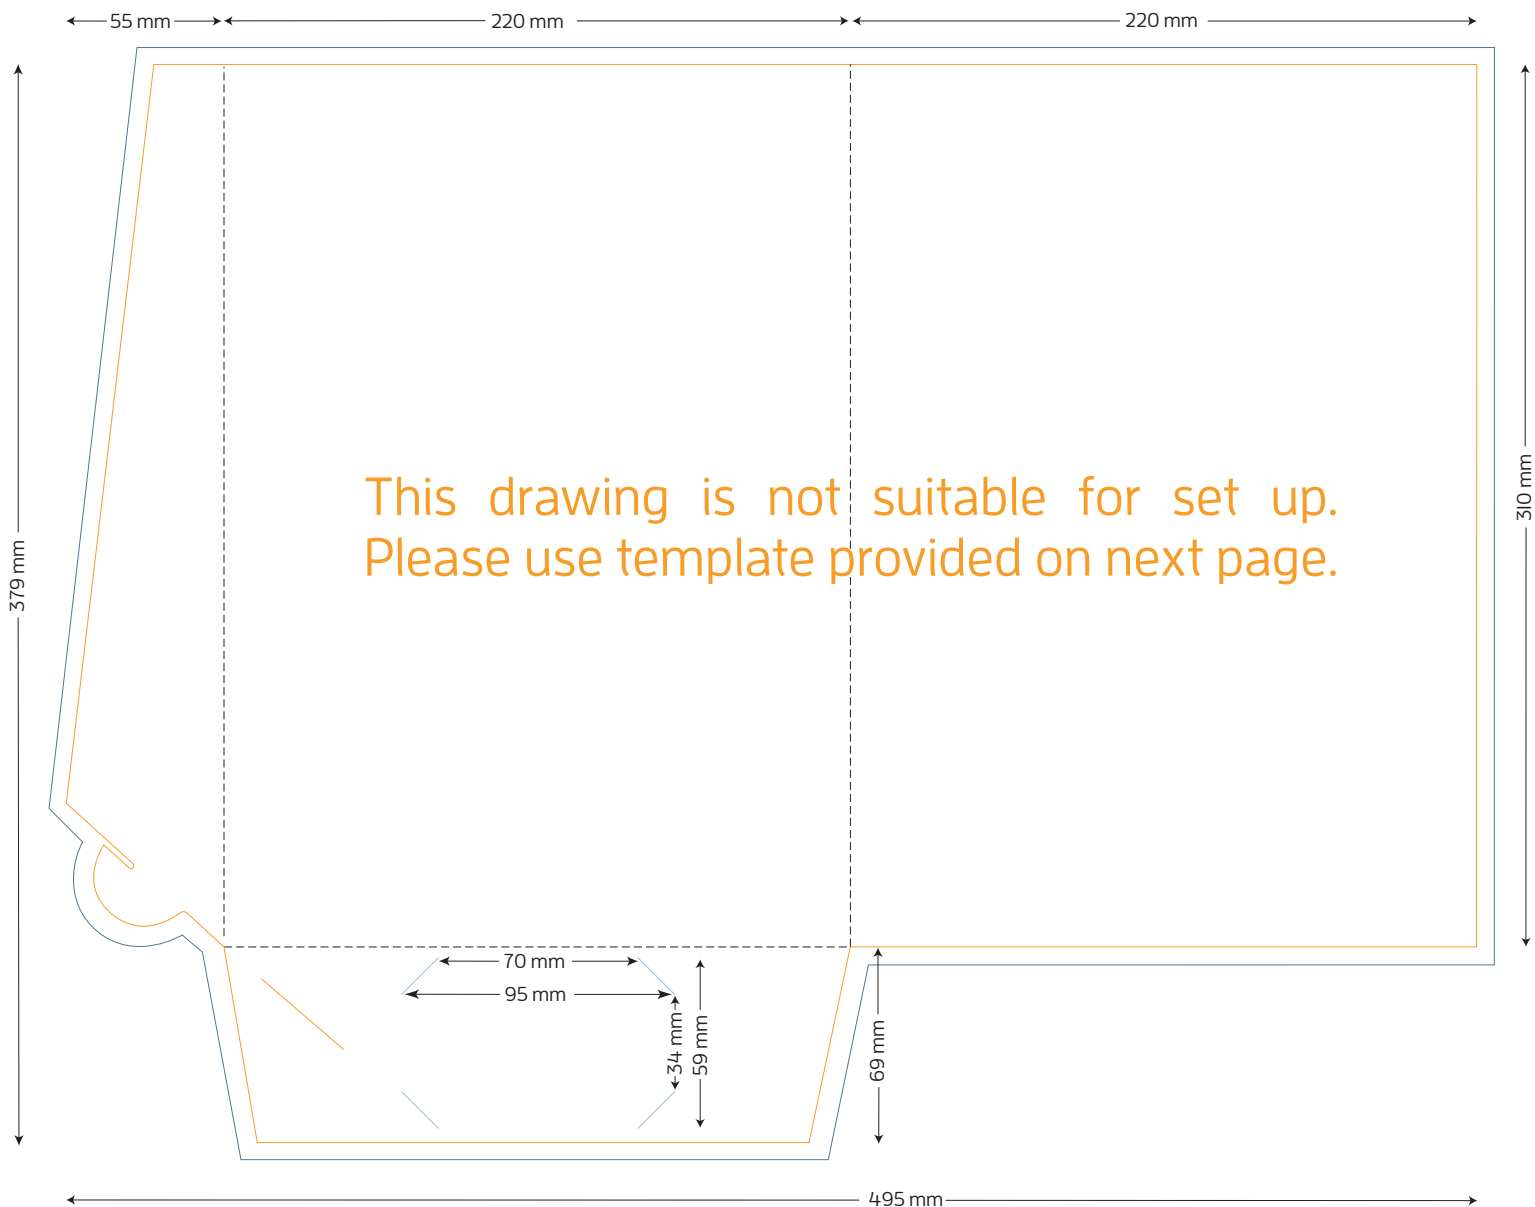

Standard A4 Presentation Folder - No Gusset

FOLDED SIZE: 220mm x 310mm

- TRIM SIZE: 495mm x 379mm
- BLEED: 5mm on all sides
- BUSINESS CARD SLITS
- LOCKING TAB SLIT

Presentation Folder artwork needs to be supplied as a two page PDF per side.

Page 1 Artwork needs to include key lines. This is to demonstrate the position of images and text.

Page 2 Artwork has no key lines. This page will be used to generate the print file.

Standard A4 Presentation Folder - No Gusset

FOLDED SIZE: 220mm x 310mm